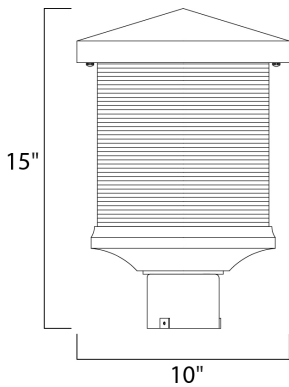

PRODUCT DESCRIPTION

MEASUREMENTS

DIMENSION : 10" L x 10" W x 15" H
 HANGING WEIGHT : 14.3 lb

LAMPING

INPUT VOLTAGE : 120V
 LUMENS : 960 Rated
 BULB : 1 x 12W LED AC Integrated , 12W Total
 BULB INCLUDED : (Integrated)
 DIMMABLE : Triac CL
 CRI : 90+ CRI
 COLOR_TEMP : 3000K
 LIGHTING_DIRECTION : Down